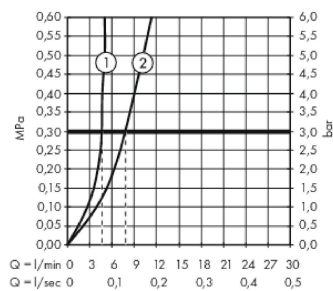

Metropol

Single lever basin mixer 260 with lever handle for washbowls with push-open waste set

Surfaces: **Matt Black** Article Number: **32512670**

Description

product features

- consists of: single lever basin mixer, waste set
- ComfortZone 260
- projection 204 mm
- spray type: normal spray
- maximum flow rate at 3 bar: 5 l/min
- ceramic cartridge
- temperature limitation adjustable
- suitable for continuous flow water heaters
- push-open waste set G 1¼
- material waste set: metal
- connection type: G ¾ connections
- connection dimension: DN15

Technology

Design awards

Product image

Scale drawing

Flowchart

Metropol
Single lever basin mixer 260 with lever handle for washbowls with push-open waste set
 Surfaces: **Matt Black** Article Number: **32512670**

Exploded Drawing

Year of production: >04/20

Metropol

Single lever basin mixer 260 with lever handle for washbowls with push-open waste set

Surfaces: **Matt Black** Article Number: **32512670**

Spare part list