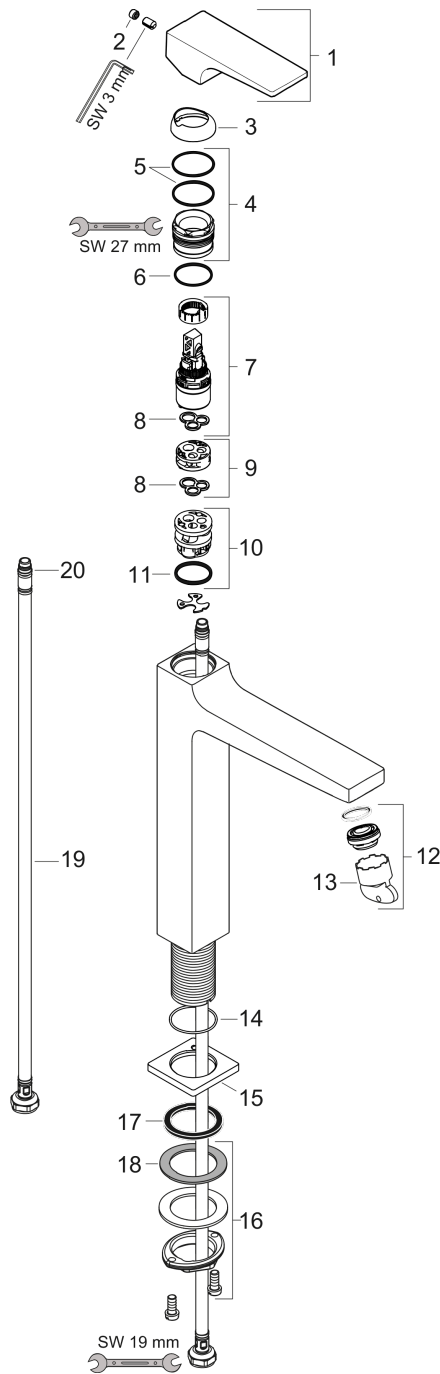

Metropol

Single lever basin mixer 260 with lever handle for washbowls with push-open waste set

Surfaces: **Matt Black** Article Number: **32512670**

Description

product features

- consists of: single lever basin mixer, waste set
- ComfortZone 260
- projection 204 mm
- spray type: normal spray
- maximum flow rate at 3 bar: 5 l/min
- ceramic cartridge
- temperature limitation adjustable
- suitable for continuous flow water heaters
- push-open waste set G 1¼
- material waste set: metal
- connection type: G ¾ connections
- connection dimension: DN15

Technology

Design awards

Product image

Scale drawing

Flowchart

Metropol
Single lever basin mixer 260 with lever handle for washbowls with push-open waste set
 Surfaces: **Matt Black** Article Number: **32512670**

Exploded Drawing

Year of production: >04/20

Metropol

Single lever basin mixer 260 with lever handle for washbowls with push-open waste set

Surfaces: **Matt Black** Article Number: **32512670**

Spare part list

Year of production: >04/20

Pos.	Description	Article Number	Price	PU
1	handle	92995670	-	1
2	screw cover	95704000	-	1
3	flange	92625670	-	1
4	nut	92689000	-	1
5	O-ring 27x1,5	92527000	-	1
6	O-ring 25x1,5	98146000	-	1
7	cartridge, assy	97685000	-	1
8	seal	98865000	-	1
9	adapter for cartridge	92628000	-	1
10	adapter for cartridge	98866000	-	1
11	O-ring 23x2	98398000	-	1
12	aerator M24x1 (5 l/min)	92996000	-	1
13	service tool	95661000	-	1
14	O-ring 32x1,5	92936000	-	1
15	escutcheon	93048670	-	1
16	fixing set (Ø 32)	13961000	-	1
17	flat seal	98749000	-	1
18	lever collar	97548000	-	1
19	connection hose 600 mm M8x0,75 G3/8	96556000	-	1
20	O-ring 6,6x1,6	93019000	-	1
a	fixation extension 35 mm	13898000	-	1