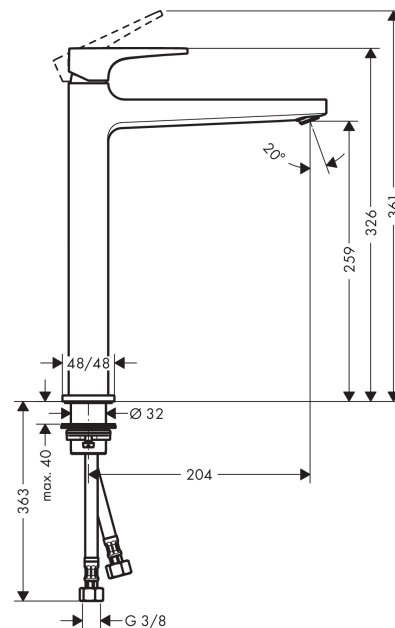

Metropol

Single lever basin mixer 260 with lever handle for washbowls with push-open waste set

Surfaces: **Matt Black** Article Number: **32512670**

Description

product features

- consists of: single lever basin mixer, waste set
- ComfortZone 260
- projection 204 mm
- spray type: normal spray
- maximum flow rate at 3 bar: 5 l/min
- ceramic cartridge
- temperature limitation adjustable
- suitable for continuous flow water heaters
- push-open waste set G 1¼
- material waste set: metal
- connection type: G ¾ connections
- connection dimension: DN15

Technology

Design awards

Product image

Scale drawing

Flowchart

Metropol
Single lever basin mixer 260 with lever handle for washbowls with push-open waste set
 Surfaces: **Matt Black** Article Number: **32512670**

Exploded Drawing

Year of production: >04/20

Metropol

Single lever basin mixer 260 with lever handle for washbowls with push-open waste set

Surfaces: **Matt Black** Article Number: **32512670**

Spare part list

Year of production: >04/20

Pos.	Description	Article Number	Price	PU
1	handle	92995670	-	1
2	screw cover	95704000	-	1
3	flange	92625670	-	1
4	nut	92689000	-	1
5	O-ring 27x1,5	92527000	-	1
6	O-ring 25x1,5	98146000	-	1
7	cartridge, assy	97685000	-	1
8	seal	98865000	-	1
9	adapter for cartridge	92628000	-	1
10	adapter for cartridge	98866000	-	1
11	O-ring 23x2	98398000	-	1
12	aerator M24x1 (5 l/min)	92996000	-	1
13	service tool	95661000	-	1
14	O-ring 32x1,5	92936000	-	1
15	escutcheon	93048670	-	1
16	fixing set (Ø 32)	13961000	-	1
17	flat seal	98749000	-	1
18	lever collar	97548000	-	1
19	connection hose 600 mm M8x0,75 G3/8	96556000	-	1
20	O-ring 6,6x1,6	93019000	-	1
a	fixation extension 35 mm	13898000	-	1